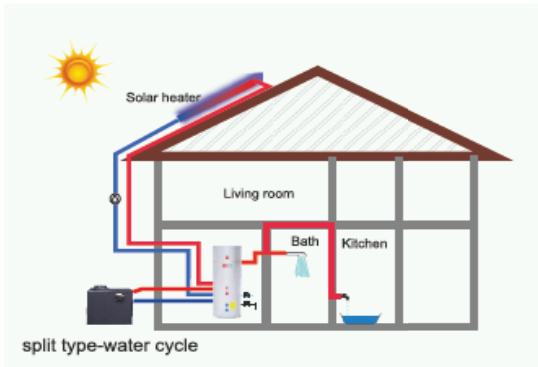

Technical Specification

Rated Heating Capacity(A20°C,W55°C)	kW	2.64
Power Supply	V/Ph/Hz	220~240V/1/50
Input Power	kW	0.75
Running Current	A	3.26
Default Target Temperature	°C	55
Maximum Target Temperature	°C	60
Water Connections	Inch	3/4
Number of Compressors		1
Number of Fans		1
Water Flow Rate	m³/h	0.44
Noise	dB(A)	49
Net Dimensions(L/W/H)	mm	584/530/478
Net Weight	kg	50

Lailey&Coates Heat Pump Water Heater

Sanitary hot water all year round

Ecological and Economical Heating

- The efficient and economical alternative to both fossil fuel boilers and heating systems
- By making use of the renewable source in the outside air, it consumes much less energy without direct CO₂ emission